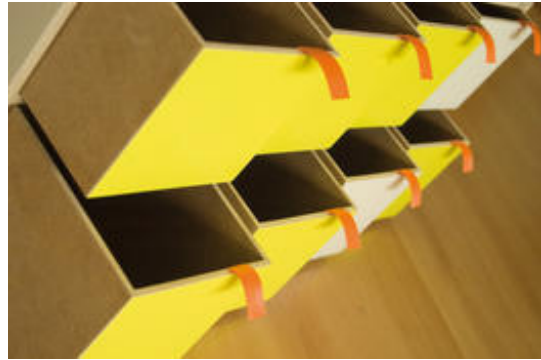

Lengths of felt are used as both the door of the wardrobe as well as the small pockets on the shelving unit and are held in place by magnets. The felt door can be opened on either side and is held to each side wall by additional magnets. The felt pockets on the shelving units can also be placed individually with the help of magnets.

Rather than use a clothes rail, which uses up space unnecessarily and also requires tools to be mounted, clothes are hung using magnetic hangars attached to a metal molding in the ceiling of the wardrobe. Since no screws or other small pieces are required for construction, nothing can be lost!